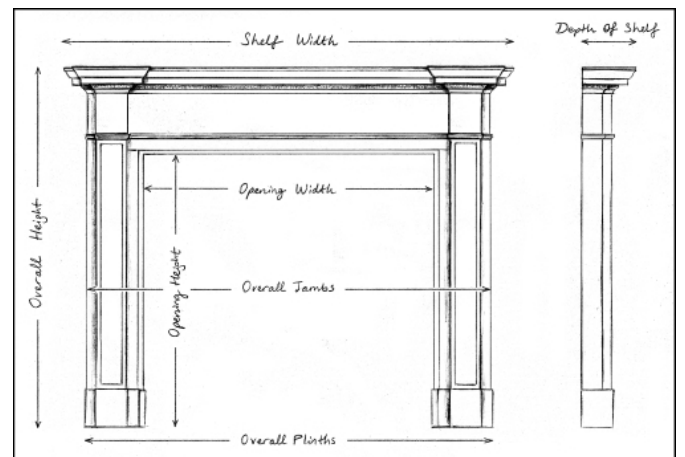

A HIGHLY DECORATIVE ROCOCO TIMBER FIREPLACE

A highly decorative French Rococo wood fireplace. The jambs with scrollwork throughout surmounted by frieze with scrolls, floral embellishments and cartouche to centre. French. Currently painted in rustic style, but could be stripped if required for an additional cost.Â

Stock No: 4358 Price: £14,000 + VAT

Shelf Width	1669mm 65 3/4"
Overall Height	1415mm 55 3/4"
Opening Height	1100mm 43 1/4"
Opening Width	1124mm 44 1/4"
Depth Of Shelf	225mm 8 7/8"
Overall Plinths	1492mm 58 3/4"