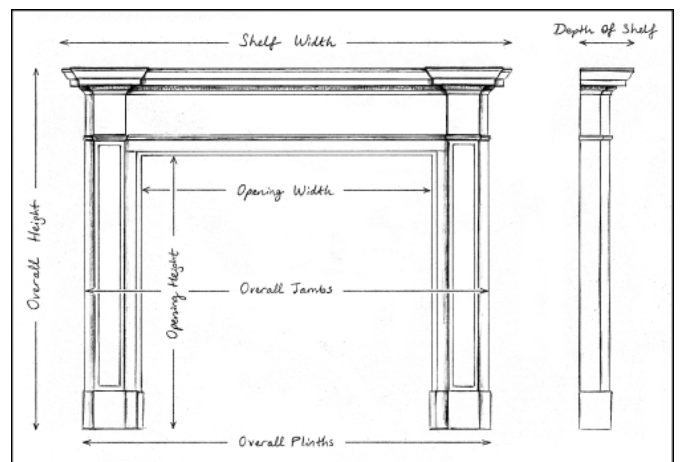

A CARVED LOUIS XV STYLE LIMESTONE FIREPLACE

A carved French limestone fireplace in the Louis XV manner. The shaped, panelled jambs surmounted by shaped frieze with carved cartouche to centre flanked by scrolled foliage. Shaped shelf above. French, 19th century.

Stock No: 4350 Price: £7,500 + VAT

Shelf Width	1457mm 57 3/8"
Overall Height	1056mm 41 5/8"
Opening Height	895mm 35 1/4"
Opening Width	1137mm 44 3/4"
Depth Of Shelf	328mm 12 7/8"
Overall Plinths	1416mm 55 3/4"