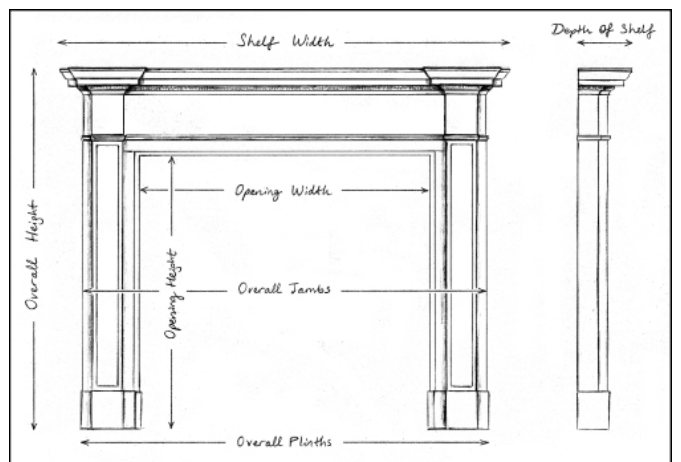

### AN IMPRESSIVE CARVED STONE ITALIAN FIREPLACE

An Italian antique stone fireplace. The jambs with heavily carved C-scrolls throughout, the frieze with matching carving and, finished with carved leaf work to ends. A very old piece with a nice patina to stone throughout.

Stock No: 4344    Price on Application

Shelf Width	1700mm   66 7/8"
Overall Height	1325mm   52 1/8"
Opening Height	1100mm   43 1/4"
Opening Width	1190mm   46 7/8"
Depth Of Shelf	140mm   5 1/2"
Overall Plinths	1650mm   65"