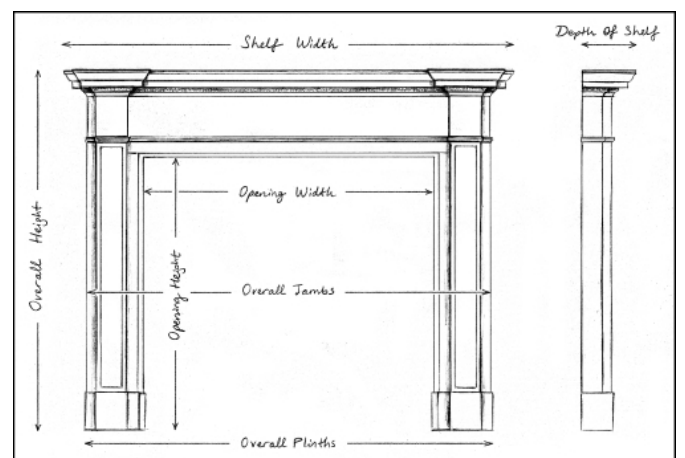

A LARGE FRENCH TRUMEAU FIREPLACE

A large and impressive French limestone trumeau fireplace. The panelled jambs surmounted by shaped, panelled frieze with carved foliage to centre. The overmantel with panel moulding to centre flanked by carved scrollwork. Moulded top shelf above. 19th century.

Stock No: 4321 Price: £17,500 + VAT

Shelf Width	1670mm 65 3/4"
Overall Height	2670mm 105 1/8"
Opening Height	995mm 39 1/8"
Opening Width	1320mm 52"
Depth Of Shelf	400mm 15 3/4"
Overall Plinths	1645mm 64 3/4"