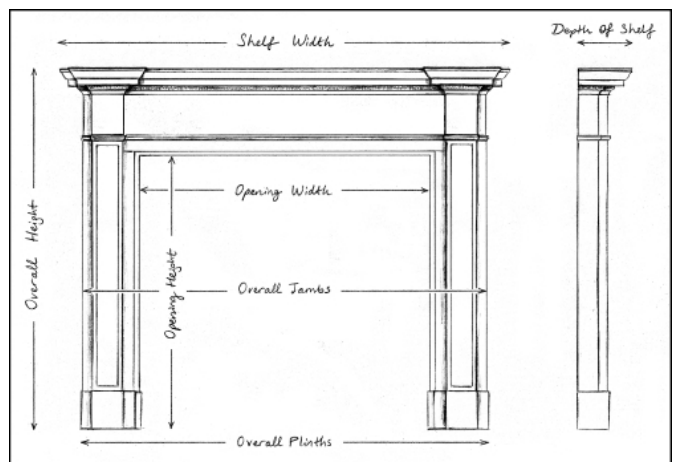

## A CARVED STONE FIREPLACE IN THE GOTHIC MANNER

An early Victorian carved stone fireplace in the Gothic style. The arched frieze with carved spandrels featuring fruit and foliage. Heavily moulded jambs and frieze. English.

Stock No: 4320 Price: £7,950 + VAT

Shelf Width	1390mm   54 3/4"
Overall Height	1205mm   47 1/2"
Opening Height	955mm   37 5/8"
Opening Width	885mm   34 7/8"
Depth Of Shelf	170mm   6 3/4"
Overall Plinths	1405mm   55 3/8"