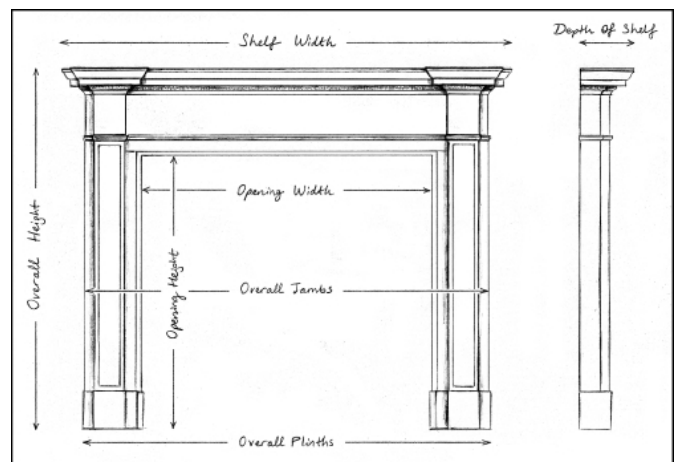

AN ENGLISH CARVED PINE FIREPLACE

A 19th century English pine fireplace. The barrel frieze with carved leaves and ribbons throughout. The legs with carved leaves to inner mouldings. Carved moulded shelf above.

Stock No: 4315 Price: £8,500 + VAT

Shelf Width	1620mm 63 3/4"
Overall Height	1435mm 56 1/2"
Opening Height	1145mm 45 1/8"
Opening Width	1325mm 52 1/8"
Depth Of Shelf	170mm 6 3/4"
Overall Plinths	1545mm 60 7/8"