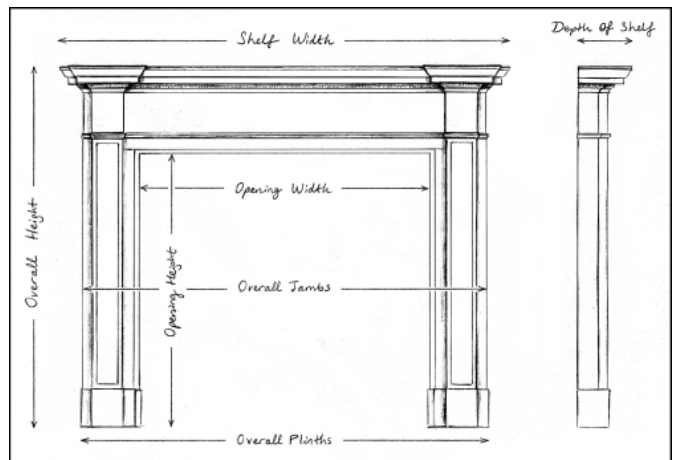

AN ENGLISH CARVED PINE FIREPLACE

A 19th century English pine fireplace. The barrel frieze with carved leaves and ribbons throughout. The legs with carved leaves to inner mouldings. Carved moulded shelf above.

Stock No: 4315 Price: £8,500 + VAT

Shelf Width	1620mm 63 3/4"
Overall Height	1435mm 56 1/2"
Opening Height	1145mm 45 1/8"
Opening Width	1325mm 52 1/8"
Depth Of Shelf	170mm 6 3/4"
Overall Plinths	1545mm 60 7/8"