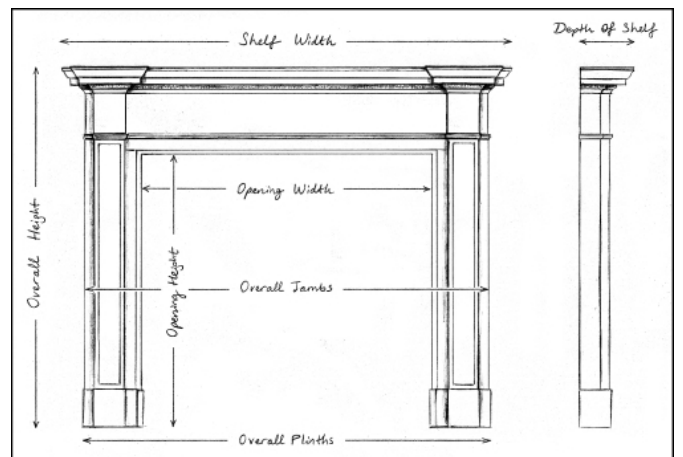

## AN EARLY 19TH CENTURY STATUARIO AND SIENA MARBLE FIREPLACE

A good quality late Georgian antique fireplace. The Statuario jambs inlaid with Italian Siena marble, surmounted by carved end blocks featuring Anthemion palmette. The Greek key frieze with matching inlaid Siena marble with moulded shelf above. English, Regency circa 1800. Good quality Statuario and Siena marble.

Stock No: 4312 Price on Application

Shelf Width	1930mm   76"
Overall Height	1310mm   51 5/8"
Opening Height	1015mm   40"
Opening Width	1180mm   46 1/2"
Depth Of Shelf	255mm   10"
Overall Plinths	1760mm   69 1/4"