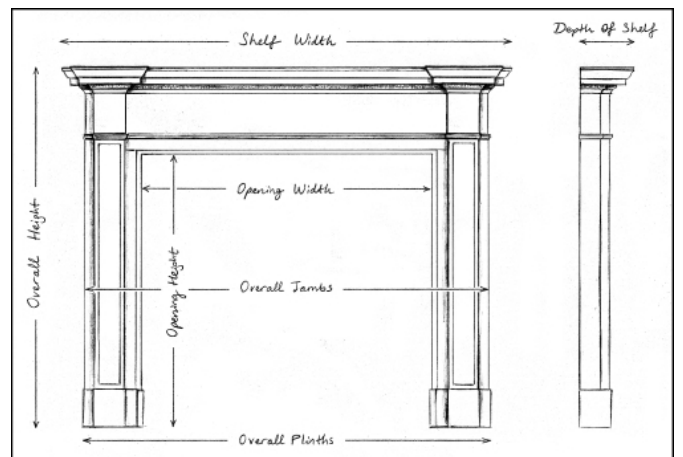

AN EARLY 19TH CENTURY STATUARIO AND SIENA MARBLE FIREPLACE

A good quality late Georgian antique fireplace. The Statuario jambs inlaid with Italian Siena marble, surmounted by carved end blocks featuring Anthemion palmette. The Greek key frieze with matching inlaid Siena marble with moulded shelf above. English, Regency circa 1800. Good quality Statuario and Siena marble.

Stock No: 4312 Price on Application

Shelf Width	1930mm 76"
Overall Height	1310mm 51 5/8"
Opening Height	1015mm 40"
Opening Width	1180mm 46 1/2"
Depth Of Shelf	255mm 10"
Overall Plinths	1760mm 69 1/4"

You can scan the QR code above with any smartphone to view this item on our website