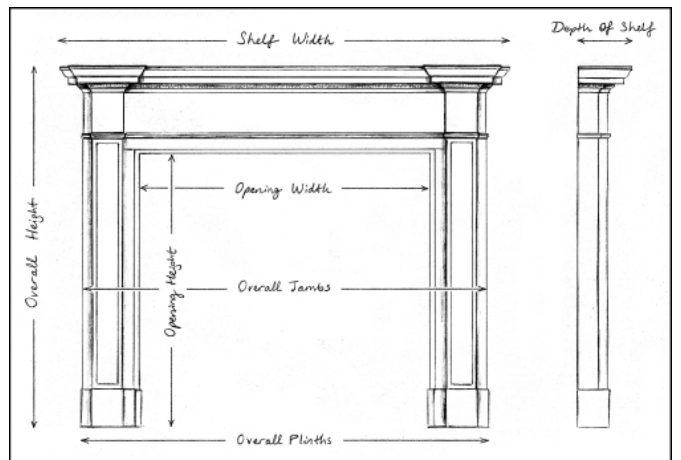

AN ENGLISH SANDSTONE FIREPLACE IN THE GEORGIAN STYLE

An English sandstone chimneypiece in the Georgian manner. The columned jambs surmounted by doric capitals and panelled end blockings, the frieze with panelling throughout. Moulded shelf above. Circa 1900.

Stock No: 4306 Price: £14,000 + VAT

Shelf Width	1830mm 72"
Overall Height	1475mm 58 1/8"
Opening Height	1160mm 45 5/8"
Opening Width	950mm 37 3/8"
Depth Of Shelf	320mm 12 5/8"
Overall Plinths	1675mm 66"