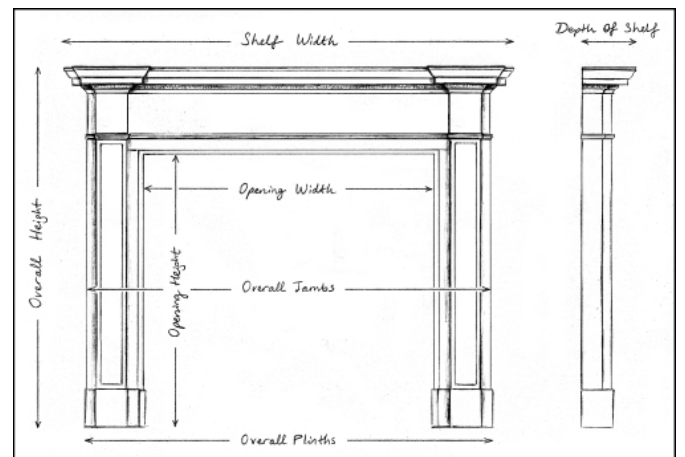

## A VEINED STATUARIO FRENCH MARBLE CHIMNEYPIECE

A fine quality 19th century (circa 1830) French Louis XVI fireplace in veined Statuario marble. The frieze carved with flutes, exquisitely carved to the centre with fruit, flowers and ribbons. The acanthus leaf jambs with rope moulding below, surmounted by swirling paterae. Breakfront shaped shelf.

Stock No: 4302 Price: £24,000 + VAT

Shelf Width	1555mm   61 1/4"
Overall Height	1125mm   44 1/4"
Opening Height	850mm   33 1/2"
Opening Width	1095mm   43 1/8"
Depth Of Shelf	335mm   13 1/4"
Overall Plinths	1500mm   59"