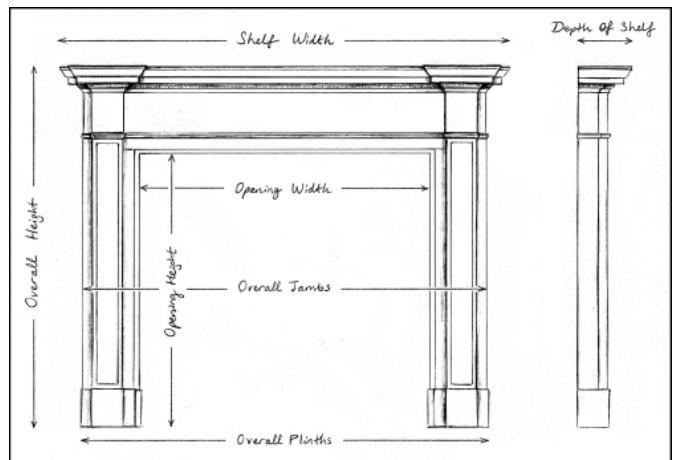

## A FRENCH LOUIS XIV BRECHE VIOLETTE MARBLE FIREPLACE

An impressive Louis XIV style fireplace in Breche Violette marble. The stop fluted and paneled jambs surmounted by arched, paneled frieze. Moulded shelf above. A substantially deep fireplace in an attractive marble. French, 19th century.

Stock No: 4286 Price: £18,000 + VAT

Shelf Width	1630mm   64 1/8"
Overall Height	1210mm   47 5/8"
Opening Height	995mm   39 1/8"
Opening Width	1245mm   49"
Depth Of Shelf	350mm   13 3/4"
Overall Plinths	1555mm   61 1/4"