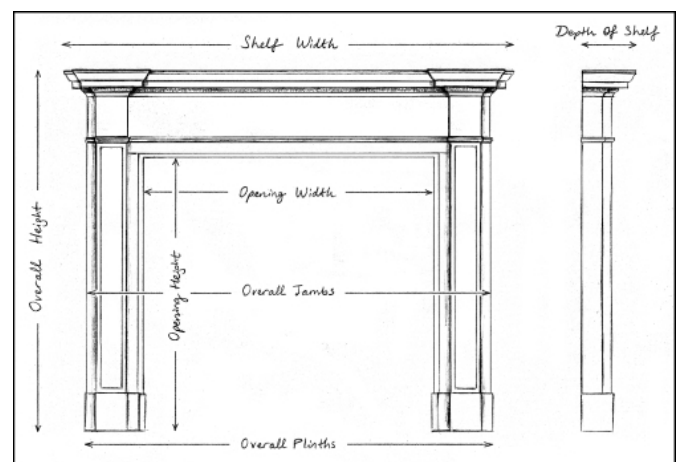

A STATUARY MARBLE LOUIS XVI STYLE FIREPLACE

A good quality Statuary marble antique fireplace in the Louis XVI manner. The paneled jambs surmounted by carved rosette paterae, the frieze with swags, drapery and foliage to centre block. French, 19th century.

Stock No: 4271 Price: £14,000 + VAT

Shelf Width	1455mm 57 1/4"
Overall Height	1065mm 41 7/8"
Opening Height	855mm 33 5/8"
Opening Width	1065mm 41 7/8"
Depth Of Shelf	325mm 12 3/4"
Overall Plinths	1400mm 55 1/8"