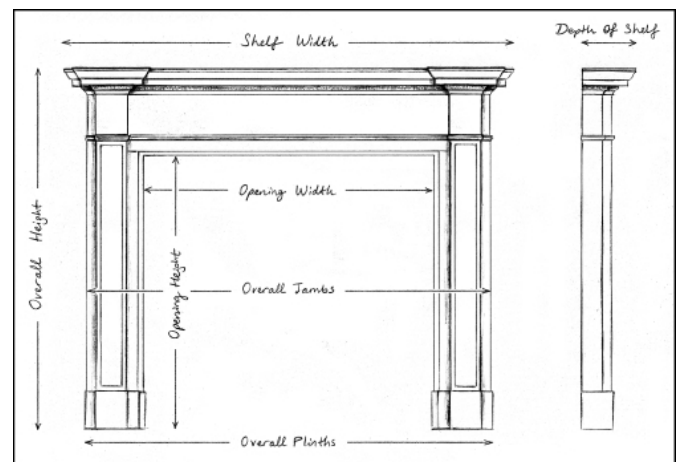

Stock No: 4249    SOLD

Shelf Width	1635mm   64 3/8"
Overall Height	1105mm   43 1/2"
Opening Height	920mm   36 1/4"
Opening Width	1295mm   51"
Depth Of Shelf	310mm   12 1/4"
Overall Plinths	1575mm   62"