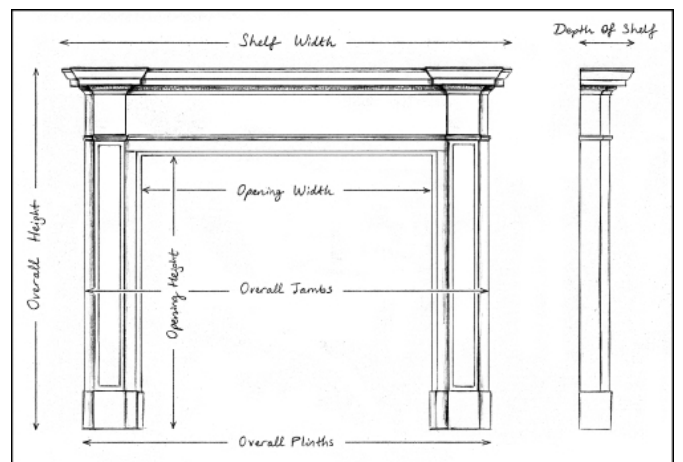

A LOUIS XIV STYLE PORTORO MARBLE FIREPLACE

A fine quality French Louis XIV style fireplace in Italian Portoro marble. The moulded legs surmounted by arched panelled frieze and moulded shelf. Very fine quality Portoro marble. 19th century.

Stock No: 4229 SOLD

Shelf Width	1457mm 57 3/8"
Overall Height	1091mm 43"
Opening Height	879mm 34 5/8"
Opening Width	1010mm 39 3/4"
Depth Of Shelf	366mm 14 3/8"
Overall Plinths	1390mm 54 3/4"

You can scan the QR code above with any smartphone to view this item on our website