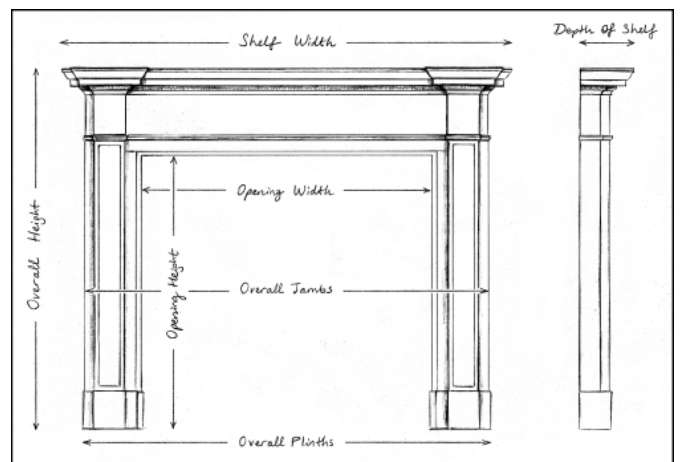

## A FRENCH LOUIS XV STYLE ANTIQUE FIREPLACE

A 19th century French Louis XV style Carrara marble fireplace. The shaped, panelled jambs surmounted by carved frieze with shell and foliage to centre. Unusual centre carving. Shaped, moulded shelf. With original cast iron contrecurve interior.

Stock No: 4205 Price: £14,000 + VAT

Shelf Width	1435mm   56 1/2"
Overall Height	1080mm   42 1/2"
Opening Height	905mm   35 5/8"
Opening Width	1040mm   41"
Depth Of Shelf	385mm   15 1/8"
Overall Plinths	1395mm   54 7/8"