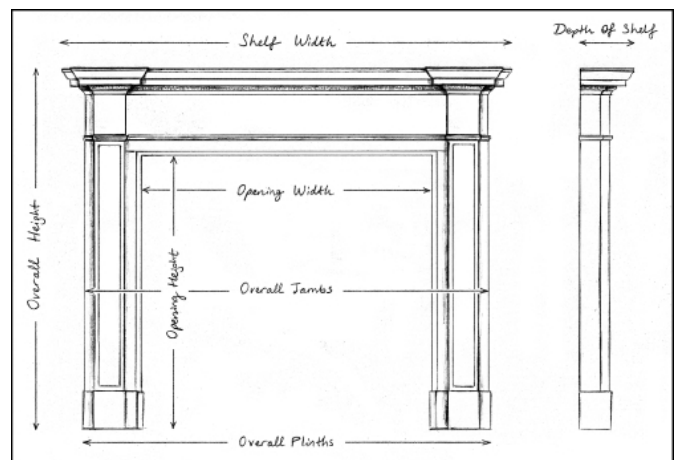

## A GOOD QUALITY ENGLISH CARVED FIREPLACE

A carved pine fireplace with detailed scrollwork to legs and egg-and-tongue carving to ingrounds. The ogee frieze with scrollwork and centre blocking with carved flowers and foliage. Breakfronted shelf above. English, circa 1900. Å

Stock No: 4204 Price: £14,000 + VAT

Shelf Width	1480mm   58 1/4"
Overall Height	1395mm   54 7/8"
Opening Height	1096mm   43 1/8"
Opening Width	1101mm   43 3/8"
Depth Of Shelf	220mm   8 5/8"
Overall Plinths	1465mm   57 5/8"