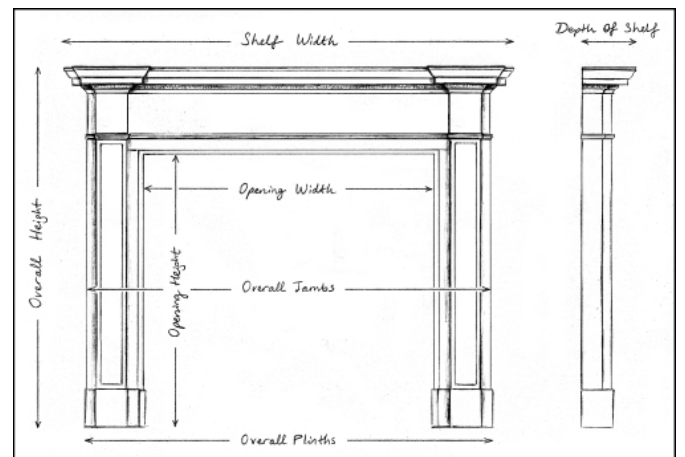

## A FRENCH LOUIS XVI ST ANNE'S MARBLE FIREPLACE

A charming Louis XVI fireplace in Saint Anne des Pyrenees marble with delicate white carvings. The centre panel with hunting scene of wild boar, dogs, birds and flowers. The jambs and side blocking with finely carved oak leaves and acorns. Carved white beading to side blocks and inner jambs. Late 18th century.

Stock No: 4197 Price: £16,000 + VAT

Shelf Width	1275mm   50 1/4"
Overall Height	1050mm   41 3/8"
Opening Height	850mm   33 1/2"
Opening Width	900mm   35 3/8"
Depth Of Shelf	250mm   9 7/8"
Overall Plinths	1240mm   48 7/8"