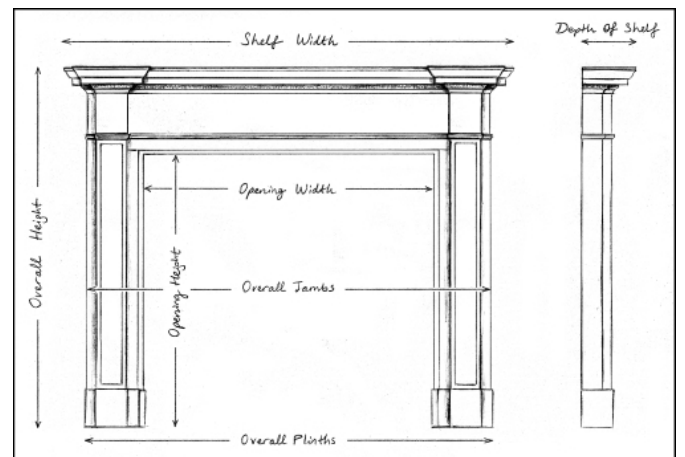

## A PERIOD LOUIS XV FIREPLACE IN BRECHE VIOLETTE MARBLE

A period 18th century French, Louis XV fireplace in Breche Violette marble. The scrolled jambs surmounted by carved shells, the panelled frieze with central cartouche. Shaped, moulded shelf above. An impressive, striking piece in an increasingly rare material.

Stock No: 4185 Price on Application

Shelf Width	1700mm   66 7/8"
Overall Height	1120mm   44 1/8"
Opening Height	930mm   36 5/8"
Opening Width	1300mm   51 1/8"
Depth Of Shelf	360mm   14 1/8"
Overall Plinths	1665mm   65 1/2"