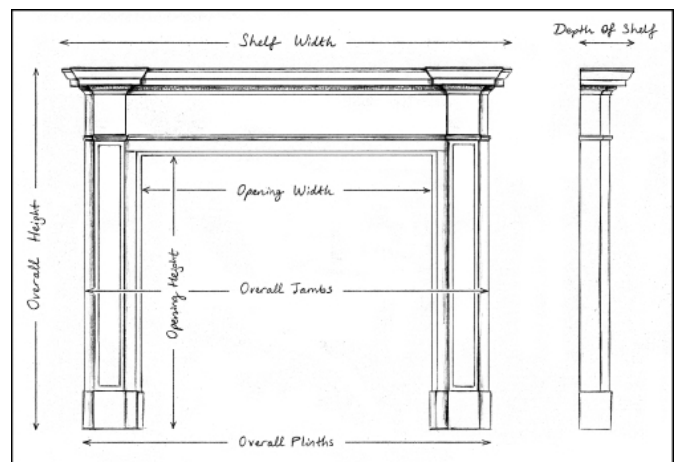

A CARVED LOUIS XV LIMESTONE FIREPLACE

A rustic French limestone fireplace in the Louis XV style. The shaped frieze with attractive carved shell to centre, flanked by scrolls, rosettes and shaped panels. Shaped panelled jambs. Well suited to a bedroom or study perhaps.

Stock No: 4178 Price: £8,950 + VAT

Shelf Width	1245mm 49"
Overall Height	1150mm 45 1/4"
Opening Height	975mm 38 3/8"
Opening Width	970mm 38 1/4"
Depth Of Shelf	185mm 7 1/4"
Overall Plinths	1250mm 49 1/4"