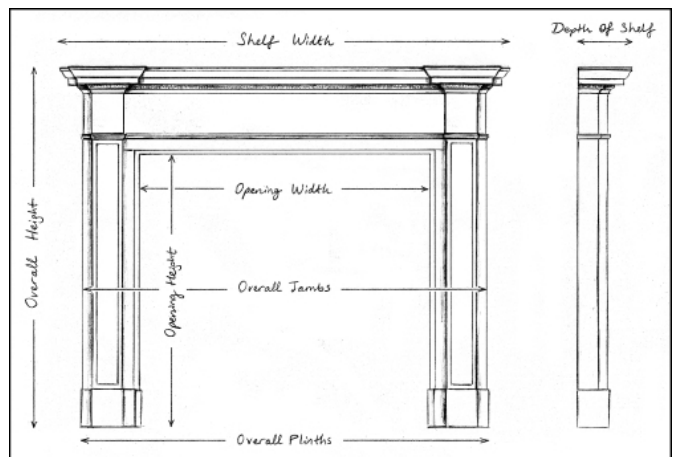

AN ENGLISH WOOD FIREPLACE IN THE GEORGE III STYLE

A finely carved pine George III style fireplace. The frieze with recurring palmette and bellflowers throughout, with classical urns to end blocks. The jambs with tied ribbons and belldrops. The shelf with dentils and acanthus leaves. English, 20th century. Still painted white and photo'd prior to restoration, however could be stripped and waxed if required.

Stock No: 4175 Price: £8,500 + VAT

Shelf Width	1750mm 68 7/8"
Overall Height	1385mm 54 1/2"
Opening Height	1075mm 42 3/8"
Opening Width	1270mm 50"
Depth Of Shelf	210mm 8 1/4"
Overall Plinths	1570mm 61 3/4"