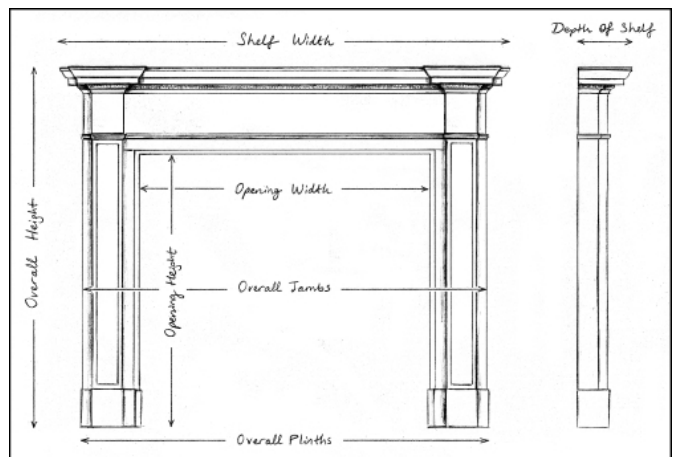

## AN ENGLISH WOOD FIREPLACE IN THE GEORGE III STYLE

A finely carved pine George III style fireplace. The frieze with recurring palmette and bellflowers throughout, with classical urns to end blocks. The jambs with tied ribbons and belldrops. The shelf with dentils and acanthus leaves. English, 20th century. Still painted white and photo'd prior to restoration, however could be stripped and waxed if required.

Stock No: 4175 Price: £8,500 + VAT

Shelf Width	1750mm   68 7/8"
Overall Height	1385mm   54 1/2"
Opening Height	1075mm   42 3/8"
Opening Width	1270mm   50"
Depth Of Shelf	210mm   8 1/4"
Overall Plinths	1570mm   61 3/4"