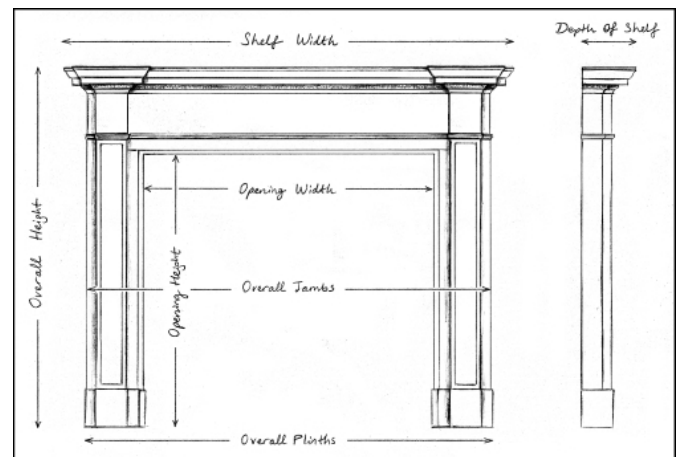

A HEAVILY CARVED FRENCH LOUIS XV STYLE FIREPLACE

A heavily carved 19th century Statuary white marble fireplace in the Louis XV manner. The jambs with stiff acanthus leaves to base, surmounted by bell flowers and scrollwork. The frieze with carved shell to centre flanked by scrollwork and leaf work. Shaped, moulded shelf above. French, circa 1840.

Stock No: 4129 Price: £16,000 + VAT

Shelf Width	1700mm 66 7/8"
Overall Height	1225mm 48 1/4"
Opening Height	995mm 39 1/8"
Opening Width	1125mm 44 1/4"
Depth Of Shelf	360mm 14 1/8"
Overall Plinths	1590mm 62 5/8"