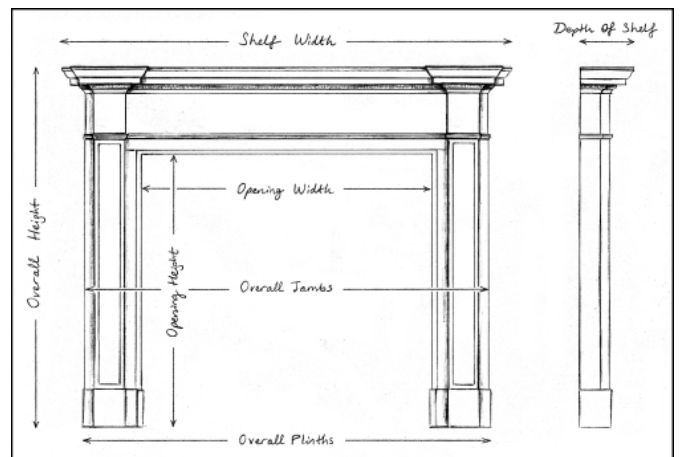

## A HEAVILY CARVED FRENCH LOUIS XV STYLE FIREPLACE

A heavily carved 19th century Statuary white marble fireplace in the Louis XV manner. The jambs with stiff acanthus leaves to base, surmounted by bell flowers and scrollwork. The frieze with carved shell to centre flanked by scrollwork and leaf work. Shaped, moulded shelf above. French, circa 1840.

Stock No: 4129 Price: £16,000 + VAT

Shelf Width	1700mm   66 7/8"
Overall Height	1225mm   48 1/4"
Opening Height	995mm   39 1/8"
Opening Width	1125mm   44 1/4"
Depth Of Shelf	360mm   14 1/8"
Overall Plinths	1590mm   62 5/8"