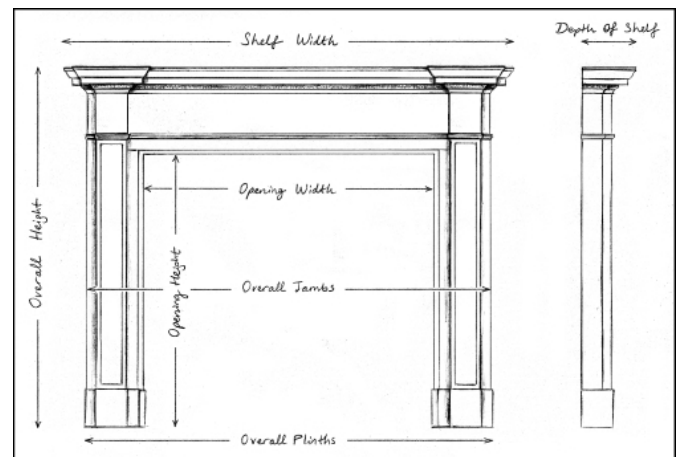

A FRENCH LOUIS XV STYLE CARRARA MARBLE FIREPLACE

A 19th century French Louis XV style fireplace in Carrara marble. The jambs with stiff acanthus leaves to base, surmounted by carved shell and scroll work. The panelled frieze with carved shell to centre, flanked by foliage. Shaped, moulded shelf. Panelled outgrounds.

Stock No: 4128 Price: £11,000 + VAT

Shelf Width	1360mm 53 1/2"
Overall Height	1030mm 40 1/2"
Opening Height	850mm 33 1/2"
Opening Width	910mm 35 7/8"
Depth Of Shelf	415mm 16 3/8"
Overall Plinths	1310mm 51 5/8"