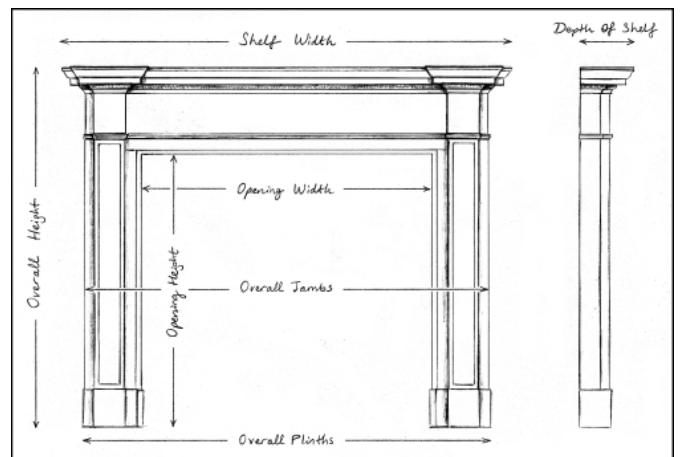

### A FRENCH LOUIS XV STYLE CARRARA MARBLE FIREPLACE

A 19th century French Louis XV style fireplace in Carrara marble. The jambs with stiff acanthus leaves to base, surmounted by carved shell and scroll work. The panelled frieze with carved shell to centre, flanked by foliage. Shaped, moulded shelf. Panelled outgrounds.

Stock No: 4128 Price: £11,000 + VAT

Shelf Width	1360mm   53 1/2"
Overall Height	1030mm   40 1/2"
Opening Height	850mm   33 1/2"
Opening Width	910mm   35 7/8"
Depth Of Shelf	415mm   16 3/8"
Overall Plinths	1310mm   51 5/8"