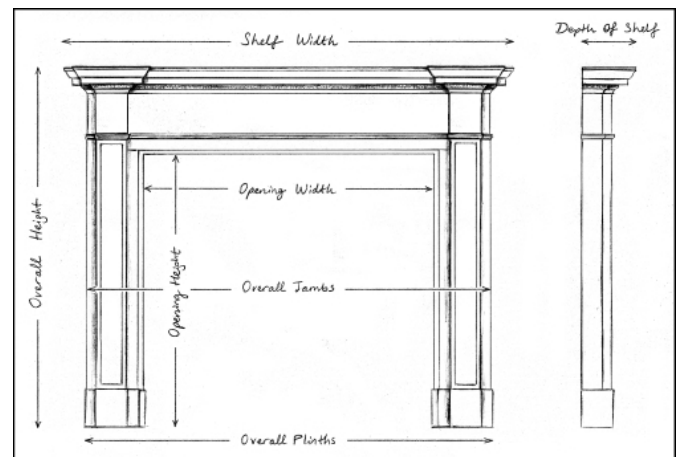

A 19TH CENTURY FRENCH MARBLE FIREPLACE

A French Louis XVI style Carrara marble fireplace. The frieze with carved foliage and swirling paterae throughout, with winged beasts and urn to centre. The jambs with shaped panel surmounted by end blocking with carved oak leaves. Plain moulded shelf above. 19th century.

Stock No: 4109 Price: £12,500 + VAT

Shelf Width	1500mm 59"
Overall Height	985mm 38 3/4"
Opening Height	770mm 30 3/8"
Opening Width	1070mm 42 1/8"
Depth Of Shelf	200mm 7 7/8"
Overall Jambs	1440mm 56 3/4"