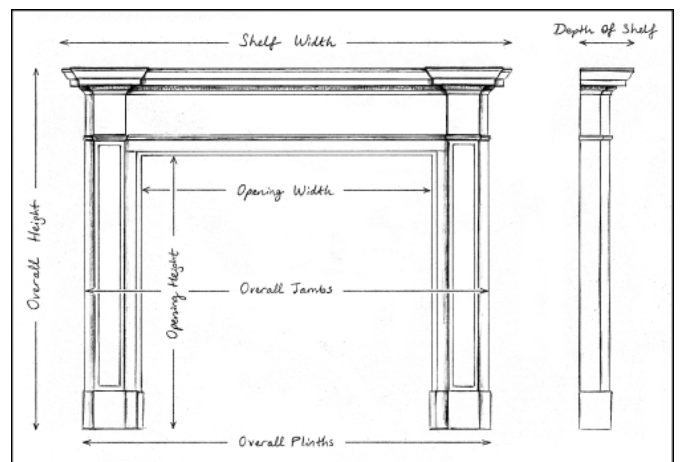

A MID 19TH CENTURY ENGLISH CAST IRON FIREPLACE.

An attractive mid 19th century English cast iron fireplace. The frieze with acanthus leaf detailing, the jambs with scrolled brackets and rope mouldings to inner and outer edges.

Stock No: 4094 Price: £6,250 + VAT

Shelf Width	1650mm   65"
Overall Height	1185mm   46 5/8"
Opening Height	960mm   37 3/4"
Opening Width	945mm   37 1/4"
Depth Of Shelf	215mm   8 1/2"
Overall Plinths	1360mm   53 1/2"