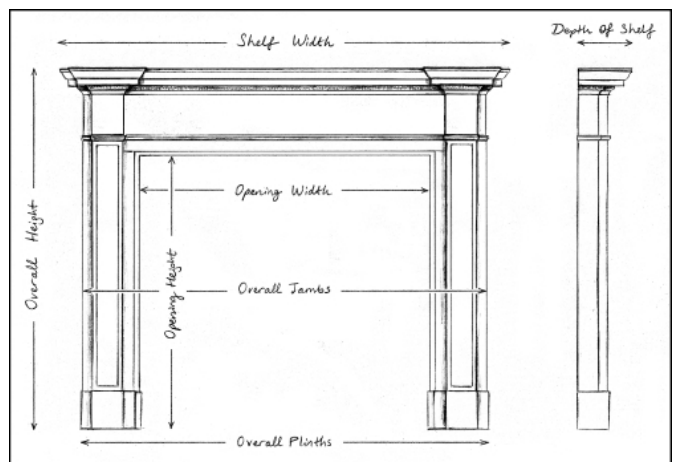

A FRENCH MARBLE FIREPLACE IN THE ROCOCO MANNER

A good quality Rococo Louis XV fireplace in Italian Arabescato marble. The elegantly shaped frieze with panels and carved foliage to centre and interesting mouldings to jambs. Shaped, moulded shelf above. French, 19th century.

Stock No: 4071 ON RESERVE

Shelf Width	1450mm 57 1/8"
Overall Height	1020mm 40 1/8"
Opening Height	850mm 33 1/2"
Opening Width	1075mm 42 3/8"
Depth Of Shelf	385mm 15 1/8"
Overall Plinths	1395mm 54 7/8"

You can scan the QR code above with any smartphone to view this item on our website