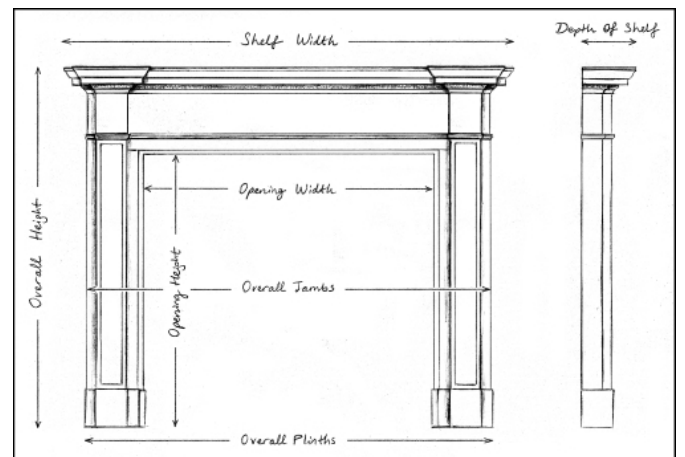

A SMALL ITALIAN CARRARA AND ROSSO LEVANTO MARBLE CHIMNEYPiece

A petite Italian Carrara and Rosso Levanto marble fireplace. The moulded jambs surmounted by shaped frieze featuring carved classical Anthemion leaf to centre. Moulded shelf above. Unusually small, well suited for a bedroom or study. From Northern Italy. Currently in rustic state but full restoration included in price if required.

Stock No: 4049 Price: £14,000 + VAT

Shelf Width	1150mm 45 1/4"
Overall Height	1025mm 40 3/8"
Opening Height	850mm 33 1/2"
Opening Width	770mm 30 3/8"
Depth Of Shelf	215mm 8 1/2"
Overall Plinths	1085mm 42 3/4"