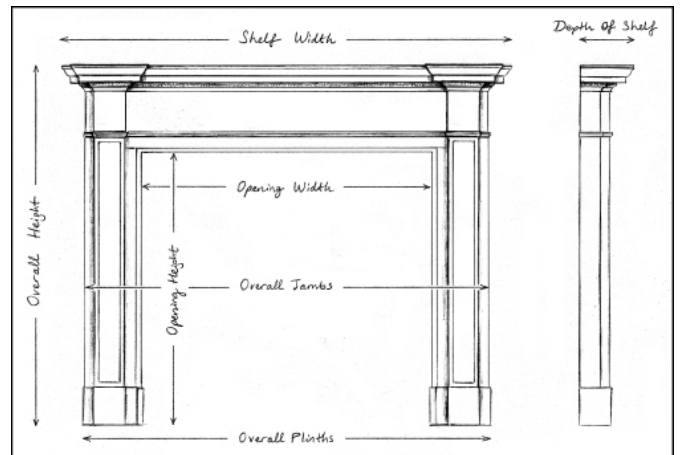

### A 19TH CENTURY IRON FIREPLACE WITH ARCHED OPENING

An attractive mid 19th century English cast iron fireplace. The frieze with acanthus leaf detailing, the jambs with scrolled brackets and rope mouldings to inner and outer edges. The arched opening with spandrels with foliage detailing. Worn patination to the iron congruous to its age.

Stock No: 4035    SOLD

Shelf Width	1650mm   65"
Overall Height	1180mm   46 1/2"
Opening Height	915mm   36"
Opening Width	935mm   36 3/4"
Depth Of Shelf	215mm   8 1/2"
Overall Plinths	1360mm   53 1/2"

You can scan the QR code above with any smartphone to view this item on our website