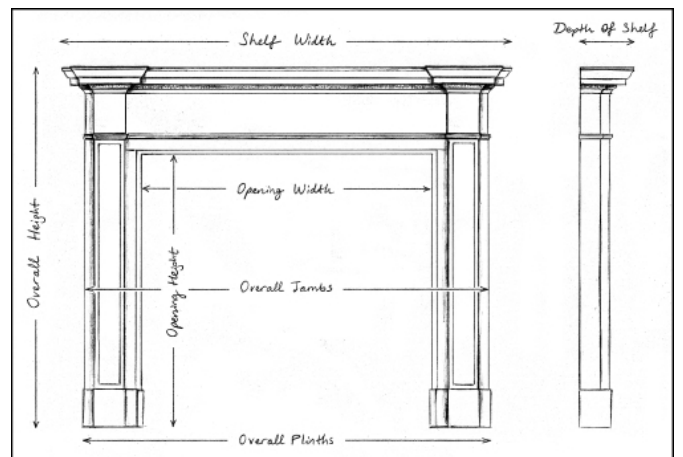

A 19TH CENTURY IRON FIREPLACE WITH ARCHED OPENING

An attractive mid 19th century English cast iron fireplace. The frieze with acanthus leaf detailing, the jambs with scrolled brackets and rope mouldings to inner and outer edges. The arched opening with spandrels with foliage detailing. Worn patination to the iron congruous to its age.

Stock No: 4035 SOLD

Shelf Width	1650mm 65"
Overall Height	1180mm 46 1/2"
Opening Height	915mm 36"
Opening Width	935mm 36 3/4"
Depth Of Shelf	215mm 8 1/2"
Overall Plinths	1360mm 53 1/2"

You can scan the QR code above with any smartphone to view this item on our website