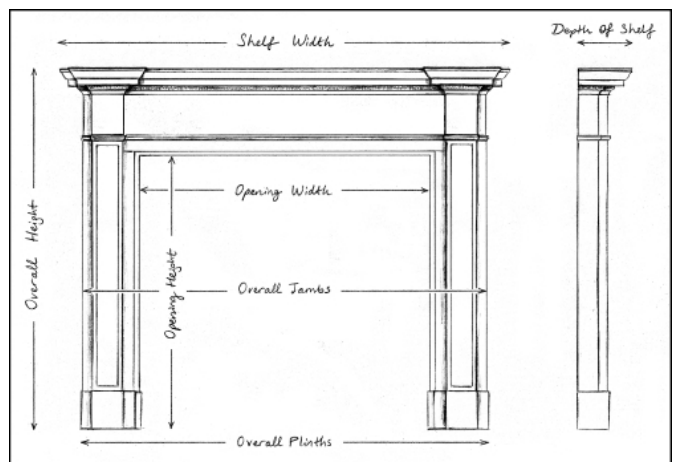

A 19TH CENTURY STATUARY WHITE MARBLE FIREPLACE

A 19th century white marble fireplace. The jambs and frieze with carved leafwork and berries throughout and carved cartouche to centre. Moulded shelf above.

Stock No: 4013 Price: £15,000 + VAT

Shelf Width	1735mm 68 1/4"
Overall Height	1195mm 47"
Opening Height	925mm 36 3/8"
Opening Width	1065mm 41 7/8"
Depth Of Shelf	405mm 16"
Overall Plinths	1620mm 63 3/4"