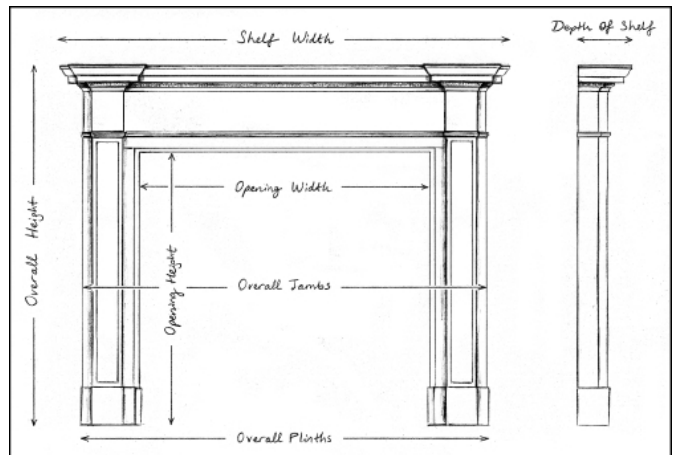

AN ENGLISH PINE AND GESSO ANTIQUE FIREPLACE

An 19th century pine and gesso fireplace. The centre panel lattice basket of flowers juxtaposed by flowered drops, swags to side panels, and urns to end blockings. Acanthus leaf capitals and bellflower drops to paneled jambs with leaf panel moulding. Beaded inner leg moulding and leaf mouldings to moulded shelf.

Stock No: 3969 Price: £4,500 + VAT

Shelf Width	1700mm 66 7/8"
Overall Height	1415mm 55 3/4"
Opening Height	1100mm 43 1/4"
Opening Width	1210mm 47 5/8"
Depth Of Shelf	135mm 5 3/8"
Overall Plinths	1540mm 60 5/8"