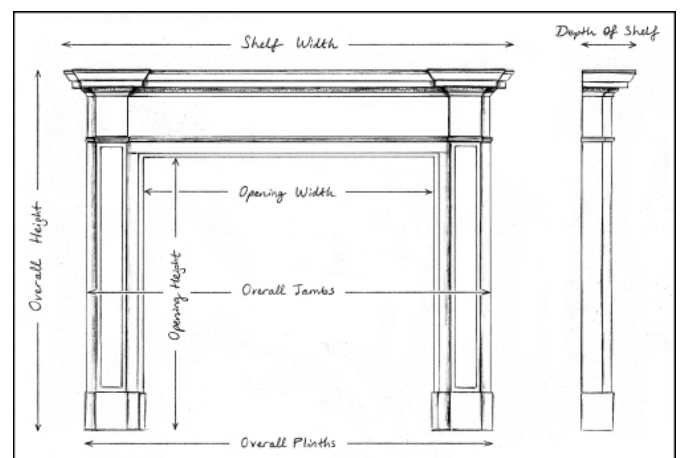

A NEO-CLASSICAL ENGLISH STATUARY MARBLE FIREPLACE WITH SIENA INLAY

A very fine period neo-classical English Statuary marble fireplace with Siena inlay. The carved jambs with classical urn surmounted by ribbons and drapery, with Siena marble ingrounds. The carved frieze with classical figures throughout. Breakfront moulded shelf above. 18th century.

Stock No: 3963 Price on Application

Shelf Width	1820mm 71 5/8"
Overall Height	1500mm 59"
Opening Height	1075mm 42 3/8"
Opening Width	1105mm 43 1/2"
Depth Of Shelf	220mm 8 5/8"
Overall Plinths	1595mm 62 3/4"