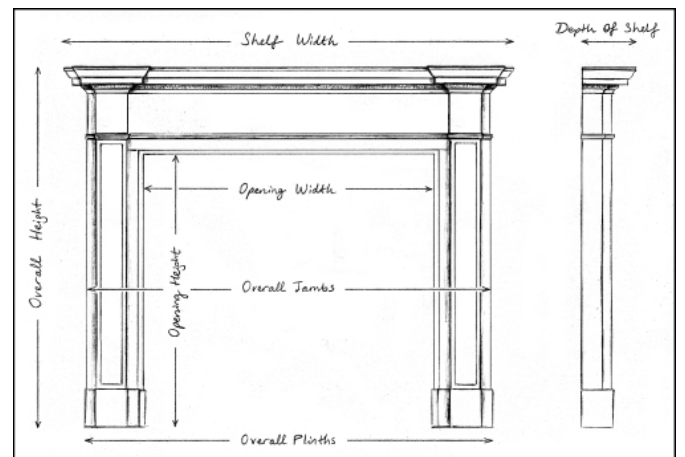

A 19TH CENTURY STATUARY MARBLE ANTIQUE FIREPLACE

A fine quality antique Italian fireplace carved in Statuary marble. The running frieze delicately carved with sunflowers and foliage with female mask to centre. The full round tapering columns with carved turned over acanthus leaves to capitals. Early 19th century. Although this is categorised as Italian, it displays many design qualities attributed to the English Regency period.

Stock No: 3954 Price: £30,000 + VAT

Shelf Width	1590mm 62 5/8"
Overall Height	1155mm 45 1/2"
Opening Height	875mm 34 1/2"
Opening Width	1125mm 44 1/4"
Depth Of Shelf	330mm 13"
Overall Plinths	1520mm 59 7/8"