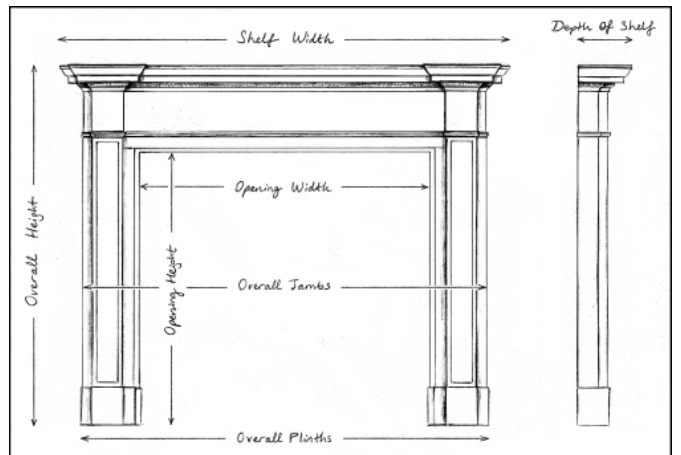

A CARVED ENGLISH PINE FIREPLACE

A carved English pine fireplace. The jambs with carved bellflowers surmounted by cartouche. The frieze with central blocking featuring heavily carved flowers, acorns and leaf work, flanked by scrollwork. The shelf with dentils throughout, and acanthus leaves above.

Stock No: 3916 SOLD

Shelf Width	1470mm 57 7/8"
Overall Height	1255mm 49 3/8"
Opening Height	945mm 37 1/4"
Opening Width	1015mm 40"
Depth Of Shelf	190mm 7 1/2"
Overall Plinths	1320mm 52"

You can scan the QR code above with any smartphone to view this item on our website