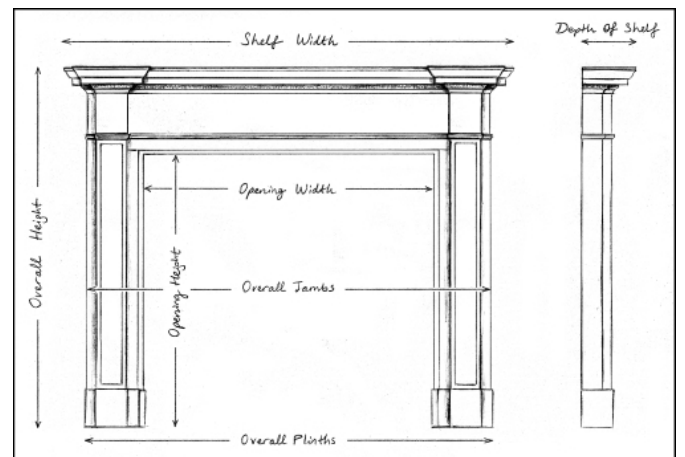

A VERY IMPRESSIVE CARVED STATUARY ANTIQUE MARBLE FIREPLACE

A very impressive French Rococo fireplace carved in Statuary marble. The panelled frieze and bracketed jambs delicately carved with trailing flowers and foliage. The serpentine shaped opening with beaded detailing, the shaped moulded shelf with carved egg moulding. Circa 1850.

Stock No: 3912 Price on Application

Shelf Width	1770mm 69 5/8"
Overall Height	1145mm 45 1/8"
Opening Height	820mm 32 1/4"
Opening Width	1080mm 42 1/2"
Depth Of Shelf	530mm 20 7/8"
Overall Plinths	1690mm 66 1/2"