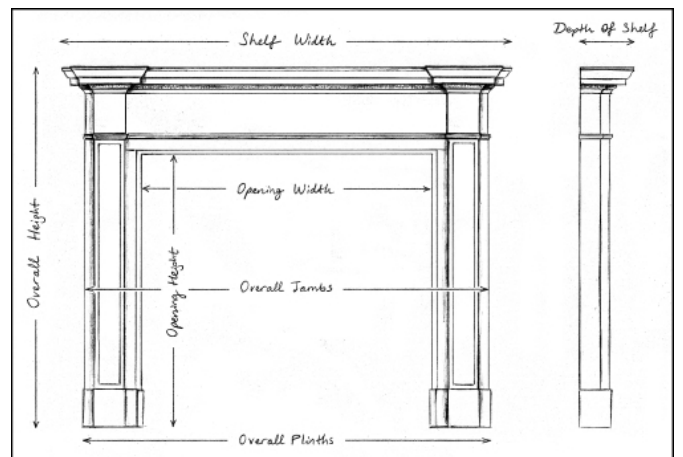

A VERY IMPRESSIVE CARVED STATUARY ANTIQUE MARBLE FIREPLACE

A very impressive French Rococo fireplace carved in Statuary marble. The panelled frieze and bracketed jambs delicately carved with trailing flowers and foliage. The serpentine shaped opening with beaded detailing, the shaped moulded shelf with carved egg moulding. Circa 1850.

Stock No: 3912 Price on Application

Shelf Width	1770mm 69 5/8"
Overall Height	1145mm 45 1/8"
Opening Height	820mm 32 1/4"
Opening Width	1080mm 42 1/2"
Depth Of Shelf	530mm 20 7/8"
Overall Plinths	1690mm 66 1/2"