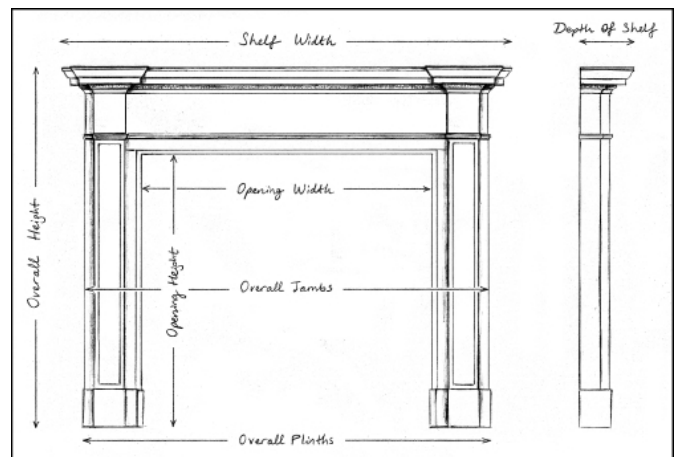

A FAUX MARBLE ADAM STYLE WOOD FIREPLACE WITH GESSO ENRICHMENTS

A painted, faux marble wood and gesso fireplace in the Adam style. The jambs with cascading drapery, surmounted by neo-classical urns. The frieze with bell-drop swags, tied ribbons and paterae throughout. The breakfront shelf with beading below.

Stock No: 3907 Price: £7,500 + VAT

Shelf Width	1840mm 72 1/2"
Overall Height	1580mm 62 1/4"
Opening Height	1200mm 47 1/4"
Opening Width	1335mm 52 1/2"
Depth Of Shelf	190mm 7 1/2"
Overall Plinths	1640mm 64 5/8"