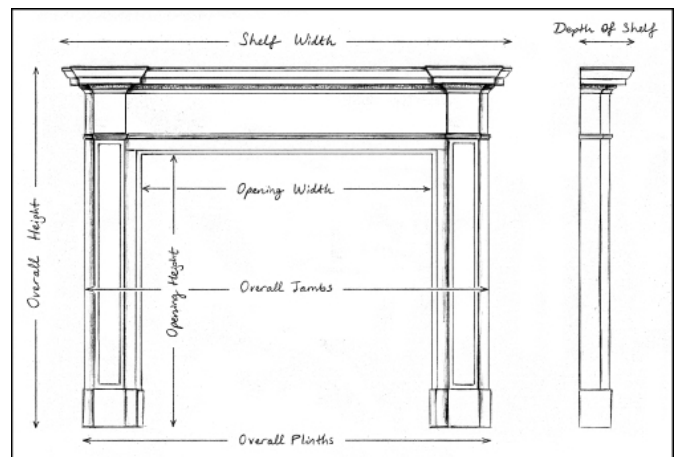

A PERIOD LATE GEORGIAN CHIMNEYPiece IN ITALIAN STATUARY MARBLE

A good quality period late Georgian Statuary marble fireplace. The panelled jambs with finely carved cascading ribbons, flowers and foliage, surmounted by end blockings of tied flowers. The frieze with carved centre featuring reclining classical figure. Moulded shelf above. Very good quality marble. English, late 18th century.

Stock No: 3904 Price: £32,000 + VAT

Shelf Width	1790mm 70 1/2"
Overall Height	1255mm 49 3/8"
Opening Height	975mm 38 3/8"
Opening Width	1150mm 45 1/4"
Depth Of Shelf	230mm 9"
Overall Plinths	1580mm 62 1/4"