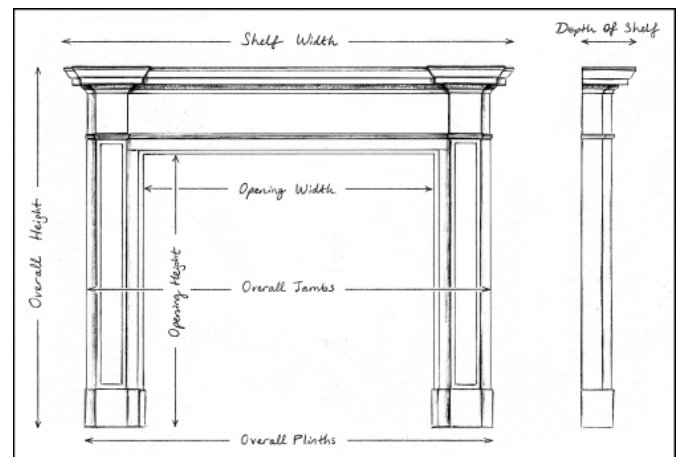

AN 18TH CENTURY CARVED PINE FIREPLACE IN THE ADAM STYLE

A very fine period 18th century pine fireplace in the Adam style. The frieze with carved wheat husks tied with ribbon interspersed with fluting, with decorative rosette paterae to end blockings. The jambs with carved bellflowers, scrollwork and flowers, surmounted by finely carved urns and foliage. The shelf with dentils and stiff acanthus leaves throughout.

Stock No: 3897 Price: £12,000 + VAT

Shelf Width	1665mm 65 1/2"
Overall Height	1425mm 56 1/8"
Opening Height	1050mm 41 3/8"
Opening Width	940mm 37"
Depth Of Shelf	185mm 7 1/4"
Overall Jambs	1460mm 57 1/2"