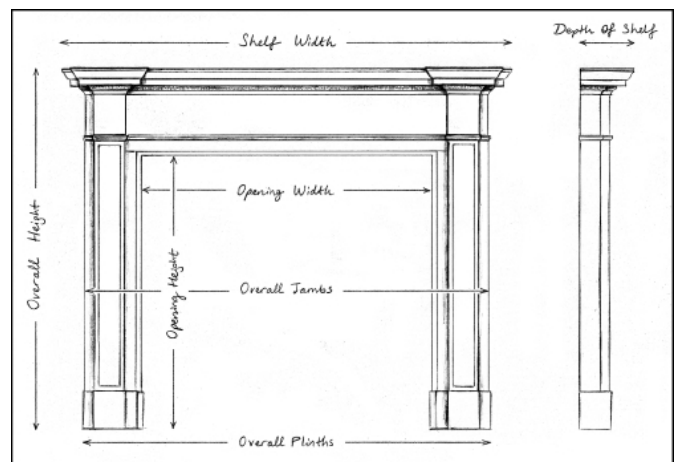

A LARGE AND RUSTIC ANTIQUE WOOD FIREPLACE WITH CARVED FRUIT AND FOLIAGE

A large and rustic antique wood fireplace. The carved frieze with foliage and cartouche to centre, the legs with scrolls and cascading fruit. Moulded shelf above. English, mid Georgian (circa 1740). Currently in its rustic state, prior to any restoration.

Stock No: 3882 SOLD

Shelf Width	1840mm 72 1/2"
Overall Height	1735mm 68 1/4"
Opening Height	1310mm 51 5/8"
Opening Width	1575mm 62"
Depth Of Shelf	230mm 9"
Overall Plinths	2025mm 79 3/4"

You can scan the QR code above with any smartphone to view this item on our website