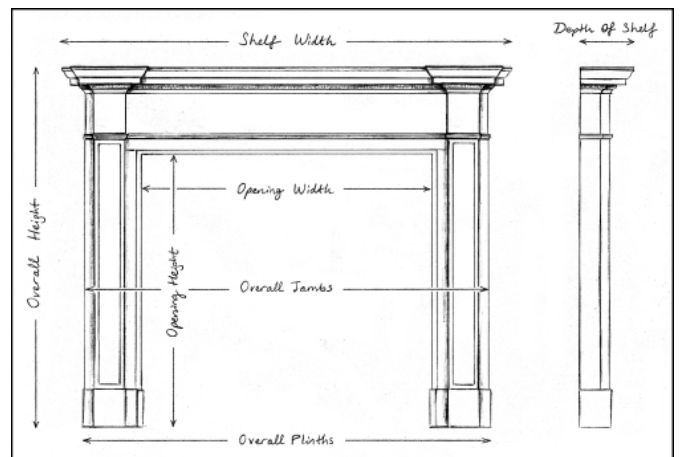

## A FRENCH LOUIS XVI STYLE ANTIQUE FIREPLACE IN CARRARA MARBLE

A fine quality French Louis XVI style fireplace in light Carrara marble. The shaped frieze with carved oval paterae to centre and beading throughout. The jambs with carved acanthus leaves and spiral rope moulding to scrolled base. Shaped, moulded shelf. 19th century.

Stock No: 3810    SOLD

Shelf Width	1547mm   60 7/8"
Overall Height	1110mm   43 3/4"
Opening Height	849mm   33 3/8"
Opening Width	1076mm   42 3/8"
Depth Of Shelf	409mm   16 1/8"
Overall Plinths	1500mm   59"