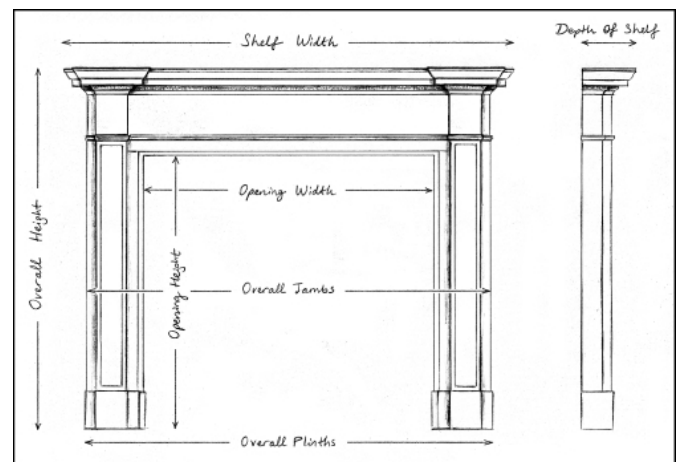

A FRENCH FIREPLACE IN SARRANCOLIN MARBLE

A 19th century French fireplace in Sarrancolin marble. The moulded jambs with scrolls to top surmounted by curved frieze with carved shell to centre. Moulded shelf above. Original brass vents to outgrounds. Â

Stock No: 3784 Price: £11,000 + VAT

Shelf Width	1464mm 57 5/8"
Overall Height	1204mm 47 3/8"
Opening Height	900mm 35 3/8"
Opening Width	995mm 39 1/8"
Depth Of Shelf	379mm 14 7/8"
Overall Plinths	1389mm 54 5/8"