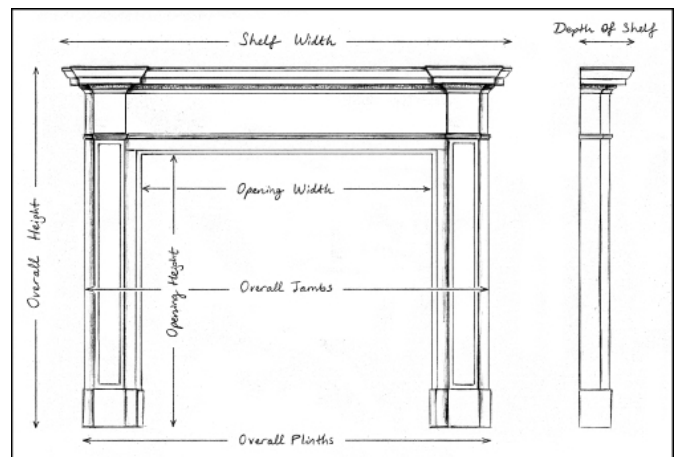

## A FINE QUALITY 18TH CENTURY FIREPLACE

An imposing period Louis XV carved limestone fireplace. The panelling jambs surmounted by shaped frieze carved with scrolls and leaf work to centre. Shaped, moulded shelf above. Still in nicely rustic condition, but could be restored further if required. French, 18th century.

Stock No: 3767    SOLD

Shelf Width	1755mm   69 1/8"
Overall Height	1234mm   48 5/8"
Opening Height	1018mm   40 1/8"
Opening Width	1397mm   55"
Depth Of Shelf	391mm   15 3/8"
Overall Plinths	1715mm   67 1/2"