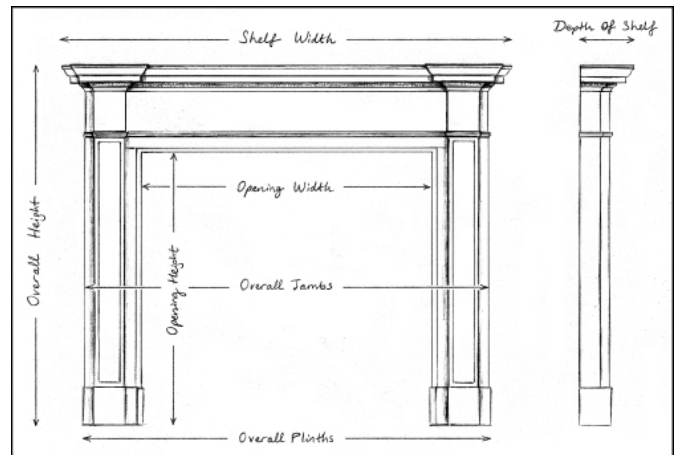

## AN ORNATE PINE FIREPLACE WITH CARVING THROUGHOUT

A heavily carved English timber fireplace. The jambs with inlaid panel of carved fruit and flowers surmounted by carved brackets with cartouche, flower and scrolls. The frieze with basket of flowers to centre flanked by scrolled leaf work. The shelf with egg and tongue moulding with acanthus leaves. English, 19th century.

Stock No: 3765 Price: £12,500 + VAT

Shelf Width	1780mm   70 1/8"
Overall Height	1475mm   58 1/8"
Opening Height	1155mm   45 1/2"
Opening Width	1145mm   45 1/8"
Depth Of Shelf	260mm   10 1/4"
Overall Plinths	1535mm   60 3/8"