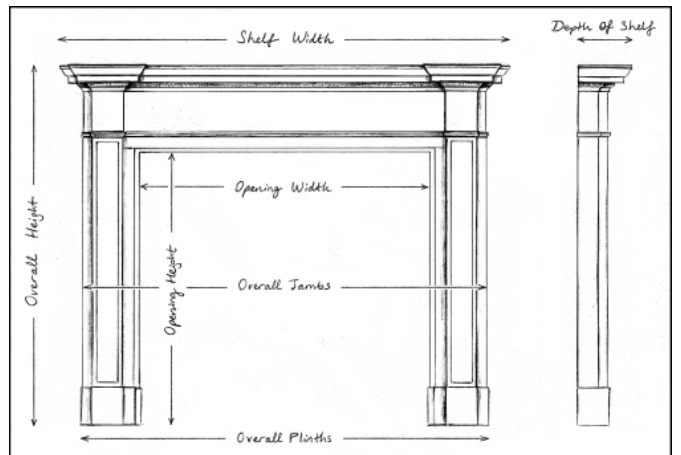

A PETITE GEORGIAN STYLE STONE FIREPLACE

A 19th century English stone, Georgian style fireplace. The barrel frieze with carved laurel leaves and berries, supported by side facing caryatids with flowing garlands. The moulded jambs with acanthus mouldings, and the shelf with leaf and egg and dart detailings. Small scale for such a design. Contact us for more information, or view our full range of Georgian fireplaces

Stock No: 3731 SOLD

Shelf Width	1320mm 52"
Overall Height	1300mm 51 1/8"
Opening Height	870mm 34 1/4"
Opening Width	780mm 30 3/4"
Depth Of Shelf	235mm 9 1/4"

You can scan the QR code above with any smartphone to view this item on our website