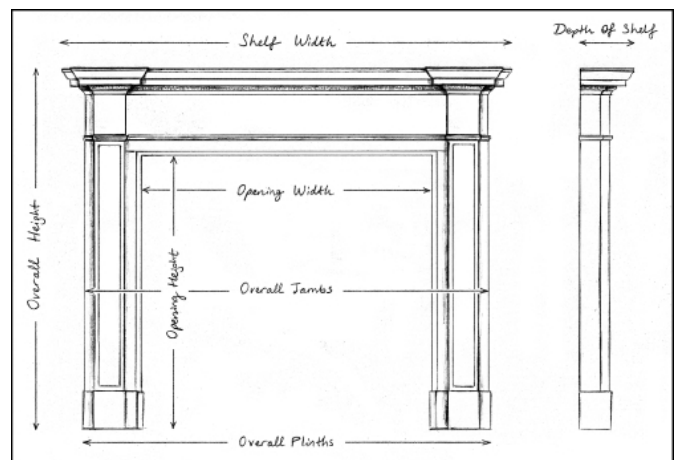

AN ENGLISH STONE FIREPLACE - GOTHIC STYLE

A 19th century English stone fireplace in the Gothic style. The jambs and frieze with recessed panels and end blocking featuring shield crest. Circa 1860. From a large house in Sussex. One of an exact pair.

Stock No: 3728 Price: £6,500 + VAT

Shelf Width	1550mm 61"
Overall Height	1175mm 46 1/4"
Opening Height	900mm 35 3/8"
Opening Width	895mm 35 1/4"
Depth Of Shelf	230mm 9"
Overall Jambs	1355mm 53 3/8"

You can scan the QR code above with any smartphone to view this item on our website