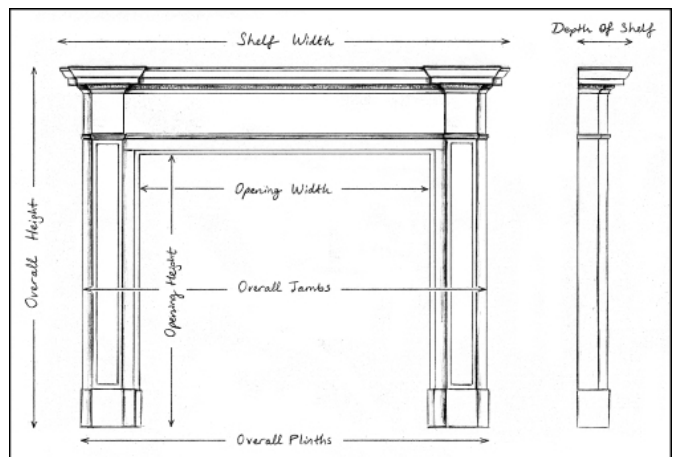

A FRENCH CARRARA MARBLE LOUIS XV STYLE FIREPLACE

A very well carved Carrara marble Louis XV fireplace, the panelled frieze with carved shell and scrolls to centre with trailing foliage and rosettes. Shaped panelled jambs with carved shell and bellflowers to side blockings. Serpentine shaped shelf. 19th century. Photo taken prior to restoration.

Stock No: 3533 Price: £11,500 + VAT

Shelf Width	1270mm 50"
Overall Height	1090mm 42 7/8"
Opening Height	890mm 35"
Opening Width	840mm 33 1/8"
Depth Of Shelf	465mm 18 1/4"

You can scan the QR code above with any smartphone to view this item on our website