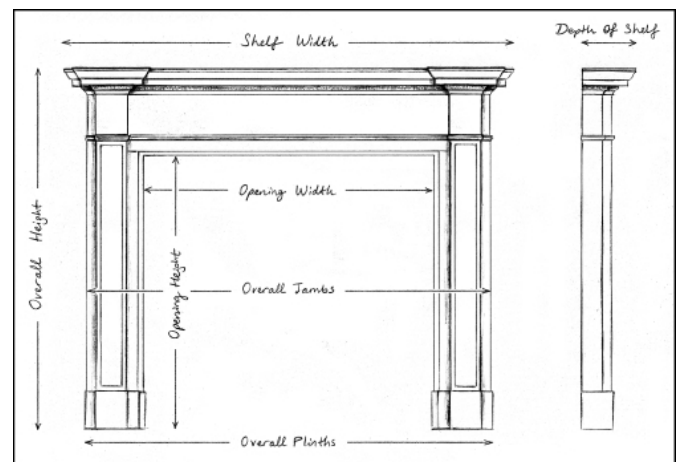

AN ENGLISH PINE FIREPLACE WITH CARVED FRUIT AND FOLIAGE

An English carved pine fireplace, the frieze of carved c-scrolls and foliage, the jambs with drops of fruit and leaves, surmounted by carved brackets, and breakfront shelf. 20th century.

Stock No: 3182 Price: £4,250 + VAT

Shelf Width	1650mm 65"
Overall Height	1335mm 52 1/2"
Opening Height	1030mm 40 1/2"
Opening Width	1080mm 42 1/2"
Depth Of Shelf	285mm 11 1/4"
Overall Plinths	1510mm 59 1/2"