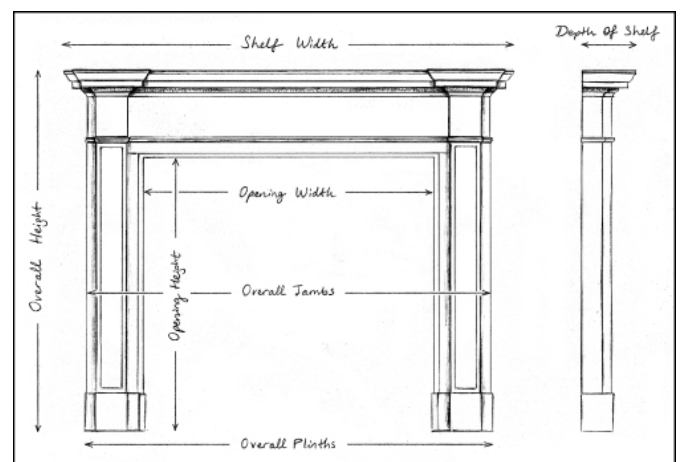

AN ENGLISH PINE FIREPLACE WITH CARVED FRUIT AND FOLIAGE

An English carved pine fireplace, the frieze of carved c-scrolls and foliage, the jambs with drops of fruit and leaves, surmounted by carved brackets, and breakfront shelf. 20th century.

Stock No: 3182 Price: £4,250 + VAT

Shelf Width	1650mm 65"
Overall Height	1335mm 52 1/2"
Opening Height	1030mm 40 1/2"
Opening Width	1080mm 42 1/2"
Depth Of Shelf	285mm 11 1/4"
Overall Plinths	1510mm 59 1/2"