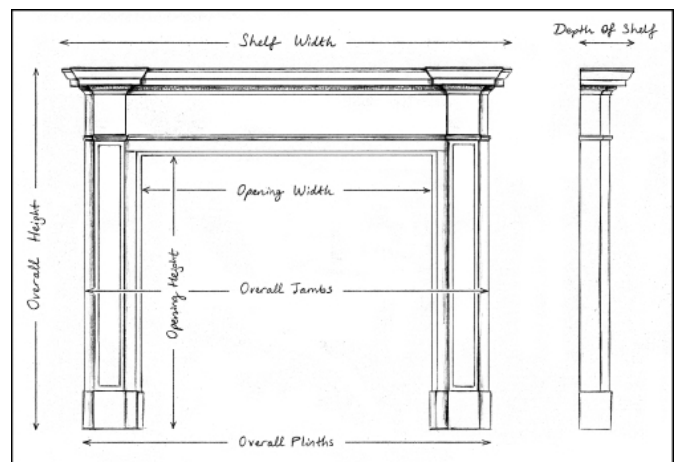

AN ENGLISH PINE FIREPLACE WITH CARVED FRUIT AND FOLIAGE

An English carved pine fireplace, the frieze of carved c-scrolls and foliage, the jambs with drops of fruit and leaves, surmounted by carved brackets, and breakfront shelf. 20th century.

Stock No: 3182 Price: £4,250 + VAT

Shelf Width	1650mm 65"
Overall Height	1335mm 52 1/2"
Opening Height	1030mm 40 1/2"
Opening Width	1080mm 42 1/2"
Depth Of Shelf	285mm 11 1/4"
Overall Plinths	1510mm 59 1/2"