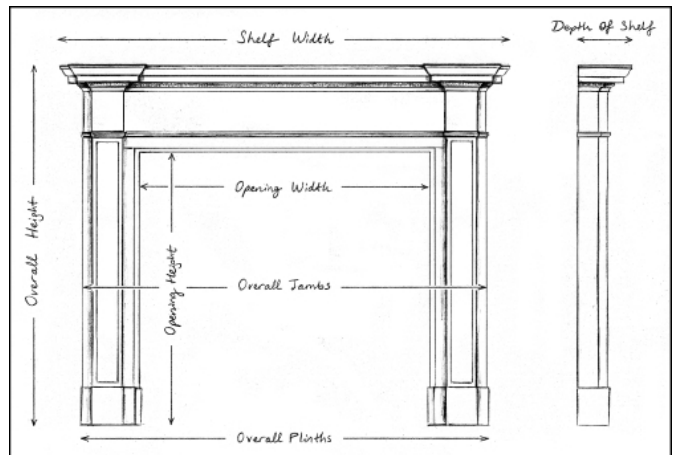

A NEO-CLASSICAL ENGLISH FIREPLACE

A simple neo-classical English fireplace in veined white marble. The moulded jambs surmounted by fluted frieze and plain centre blocking. Moulded shelf above. Modern. NB. May be subject to an extended lead time, please enquire for more information. Å

Stock No: G087-W

Shelf Width	1510mm 59 1/2"
Overall Height	1290mm 50 3/4"
Opening Height	950mm 37 3/8"
Opening Width	950mm 37 3/8"
Depth Of Shelf	205mm 8 1/8"
Overall Plinths	1322mm 52"

You can scan the QR code above with any smartphone to view this item on our website