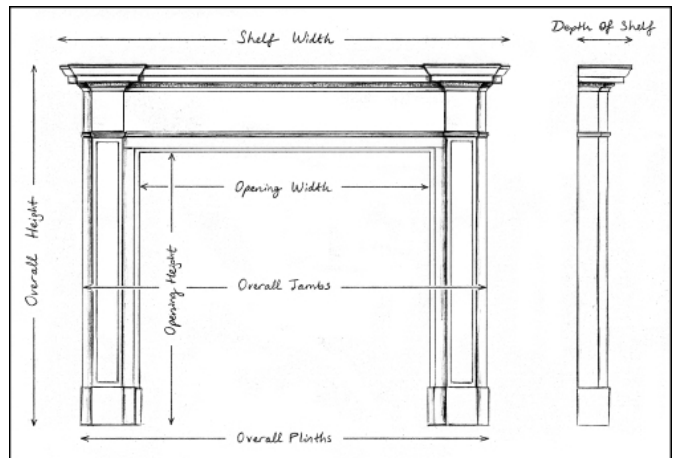

## A NEO-CLASSICAL ENGLISH FIREPLACE

A simple neo-classical English fireplace in veined white marble. The moulded jambs surmounted by fluted frieze and plain centre blocking. Moulded shelf above. Modern. NB. May be subject to an extended lead time, please enquire for more information. Å

Stock No: Go87-W

Shelf Width	1510mm   59 1/2"
Overall Height	1290mm   50 3/4"
Opening Height	950mm   37 3/8"
Opening Width	950mm   37 3/8"
Depth Of Shelf	205mm   8 1/8"
Overall Plinths	1322mm   52"

You can scan the QR code above with any smartphone to view this item on our website