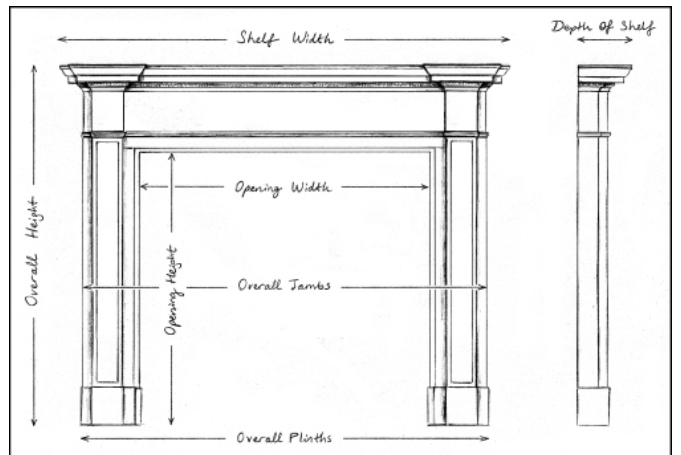

## A WHITE MARBLE FIREPLACE IN THE SOANIAN STYLE

An English white marble fireplace in the Soanian manner. The reeded moulding to jambs and frieze with centre plaque and arched end blockings. A fine copy of an original piece. N.B. May be subject to an extended lead time, please enquire for more information.

Stock No: G081-W

Shelf Width	1345mm   53"
Overall Height	1145mm   45 1/8"
Opening Height	945mm   37 1/4"
Opening Width	900mm   35 3/8"
Depth Of Shelf	190mm   7 1/2"
Overall Plinths	1240mm   48 7/8"

You can scan the QR code above with any smartphone to view this item on our website