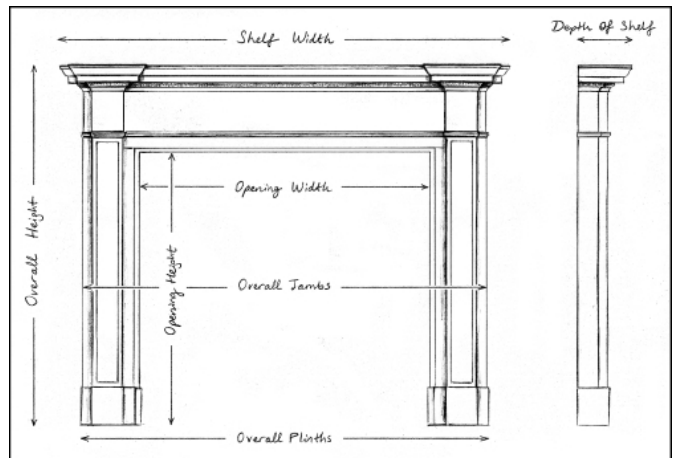

A WHITE MARBLE FIREPLACE IN THE SOANIAN STYLE

An English white marble fireplace in the Soanian manner. The reeded moulding to jambs and frieze with centre plaque and arched end blockings. A fine copy of an original piece. N.B. May be subject to an extended lead time, please enquire for more information.

Stock No: G081-W

Shelf Width	1345mm 53"
Overall Height	1145mm 45 1/8"
Opening Height	945mm 37 1/4"
Opening Width	900mm 35 3/8"
Depth Of Shelf	190mm 7 1/2"
Overall Plinths	1240mm 48 7/8"

You can scan the QR code above with any smartphone to view this item on our website