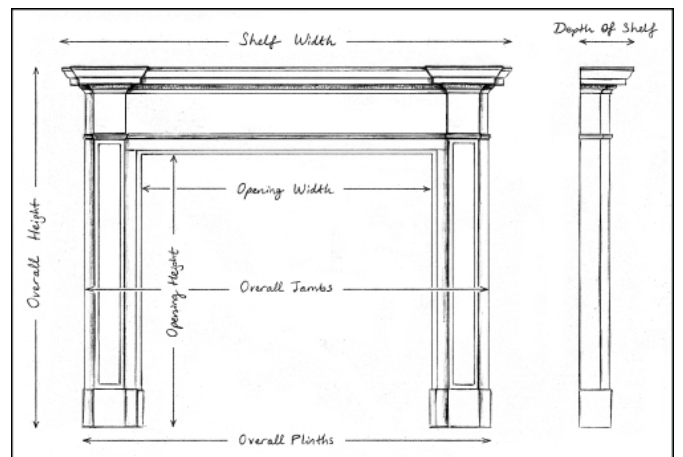

A WHITE MARBLE FIREPLACE IN THE SOANIAN STYLE

An English white marble fireplace in the Soanian manner. The reeded moulding to jambs and frieze with centre plaque and arched end blockings. A fine copy of an original piece. N.B. May be subject to an extended lead time, please enquire for more information.

Stock No: G081-W

| | |
|-----------------|------------------|
| Shelf Width | 1345mm 53" |
| Overall Height | 1145mm 45 1/8" |
| Opening Height | 945mm 37 1/4" |
| Opening Width | 900mm 35 3/8" |
| Depth Of Shelf | 190mm 7 1/2" |
| Overall Plinths | 1240mm 48 7/8" |