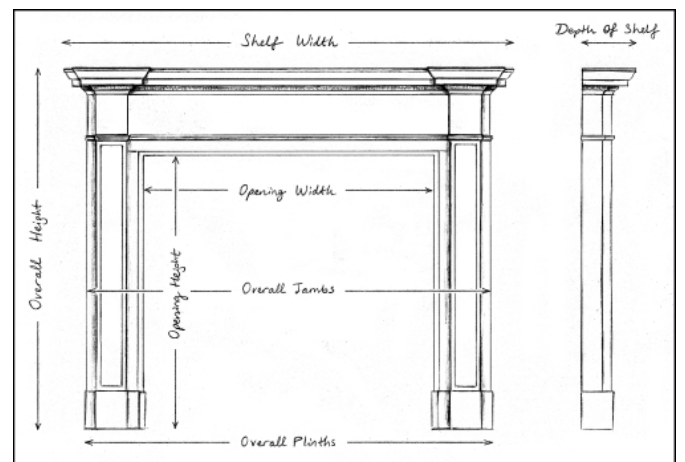

A WHITE MARBLE FIREPLACE IN THE REGENCY STYLE

A simple yet elegant white marble fireplace in the Regency style. The fluted jambs surmounted by carved rosette paterae above. The frieze with flutes throughout. Moulded shelf above. English, modern.

Stock No: G074-W

Shelf Width	1531mm 60 1/4"
Overall Height	1220mm 48"
Opening Height	1028mm 40 1/2"
Opening Width	1022mm 40 1/4"
Depth Of Shelf	180mm 7 1/8"
Overall Plinths	1391mm 54 3/4"
Overall Jambs	1379mm 54 1/4"