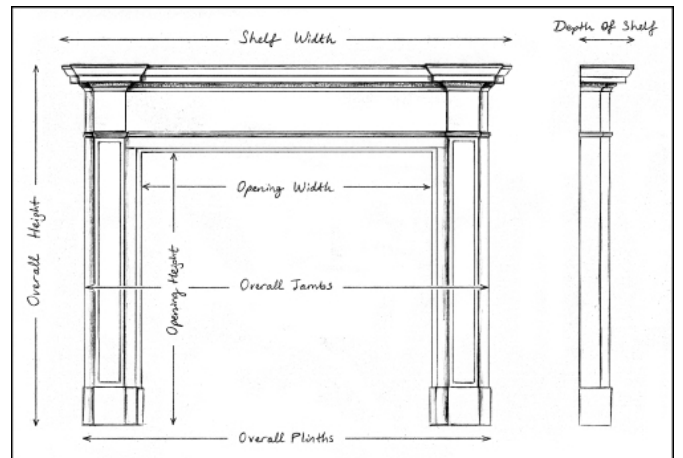

A WHITE MARBLE SOANIAN FIREPLACE

A white marble fireplace in the manner of Sir John Soane. The tapering jambs with Greek key decoration, surmounted by square panelled blockings. Plain frieze and shelf. English, based on an original piece. Æ N.B. May be subject to an extended lead time, please enquire for more information.

Stock No: G065-W

Shelf Width	1545mm 60 7/8"
Overall Height	1125mm 44 1/4"
Opening Height	945mm 37 1/4"
Opening Width	955mm 37 5/8"
Depth Of Shelf	255mm 10"
Overall Plinths	1380mm 54 3/8"

You can scan the QR code above with any smartphone to view this item on our website