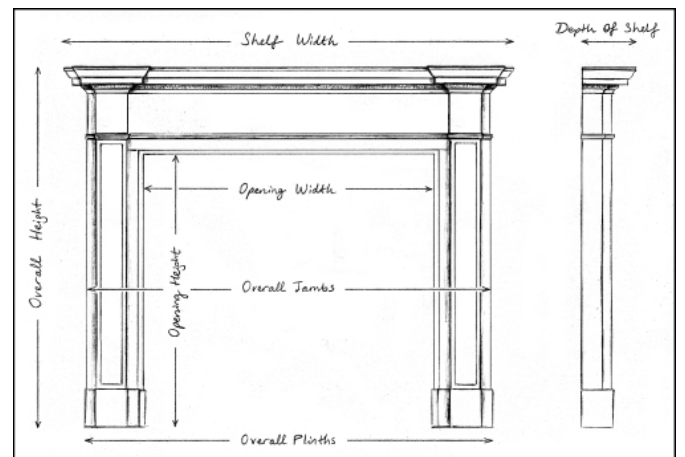

A WHITE MARBLE FIREPLACE IN THE LATE GEORGIAN MANNER

A white marble fireplace in the late Georgian style. The frieze with carved centre blocking featuring quiver, torch and tied ribbon, with carved lyres to end blocks. Panelled frieze and jambs, and breakfront moulded shelf above. Based on an original piece. N.B. May be subject to an extended lead time, please enquire for more information.

Stock No: G062-W

Shelf Width	1530mm 60 1/4"
Overall Height	1200mm 47 1/4"
Opening Height	935mm 36 3/4"
Opening Width	995mm 39 1/8"
Depth Of Shelf	160mm 6 1/4"
Overall Plinths	1435mm 56 1/2"

You can scan the QR code above with any smartphone to view this item on our website