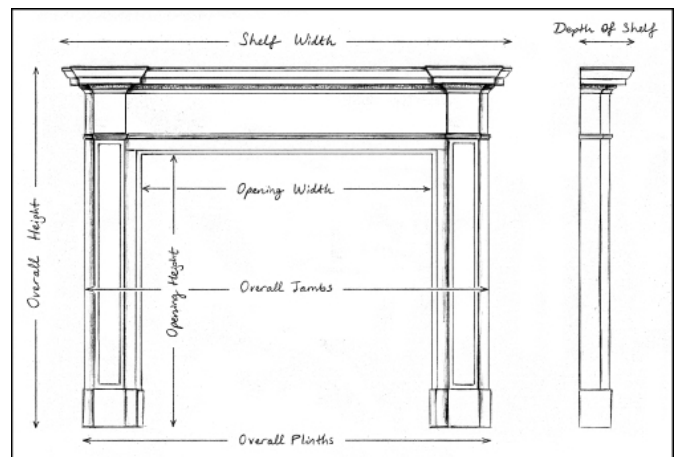

A GEORGE II STYLE WHITE MARBLE FIREPLACE

An elegant George II style fireplace in white marble. The fluted frieze centred by plain panelled tablet, the bracketed jambs carved with guilloche decoration. Moulded breakfront shelf. English, based on a period original. Modern. N.B. May be subject to an extended lead time, please enquire for more information.

Stock No: G046A-W

Shelf Width	1695mm 66 3/4"
Overall Height	1370mm 53 7/8"
Opening Height	1005mm 39 5/8"
Opening Width	1030mm 40 1/2"
Depth Of Shelf	205mm 8 1/8"
Overall Plinths	1520mm 59 7/8"

You can scan the QR code above with any smartphone to view this item on our website